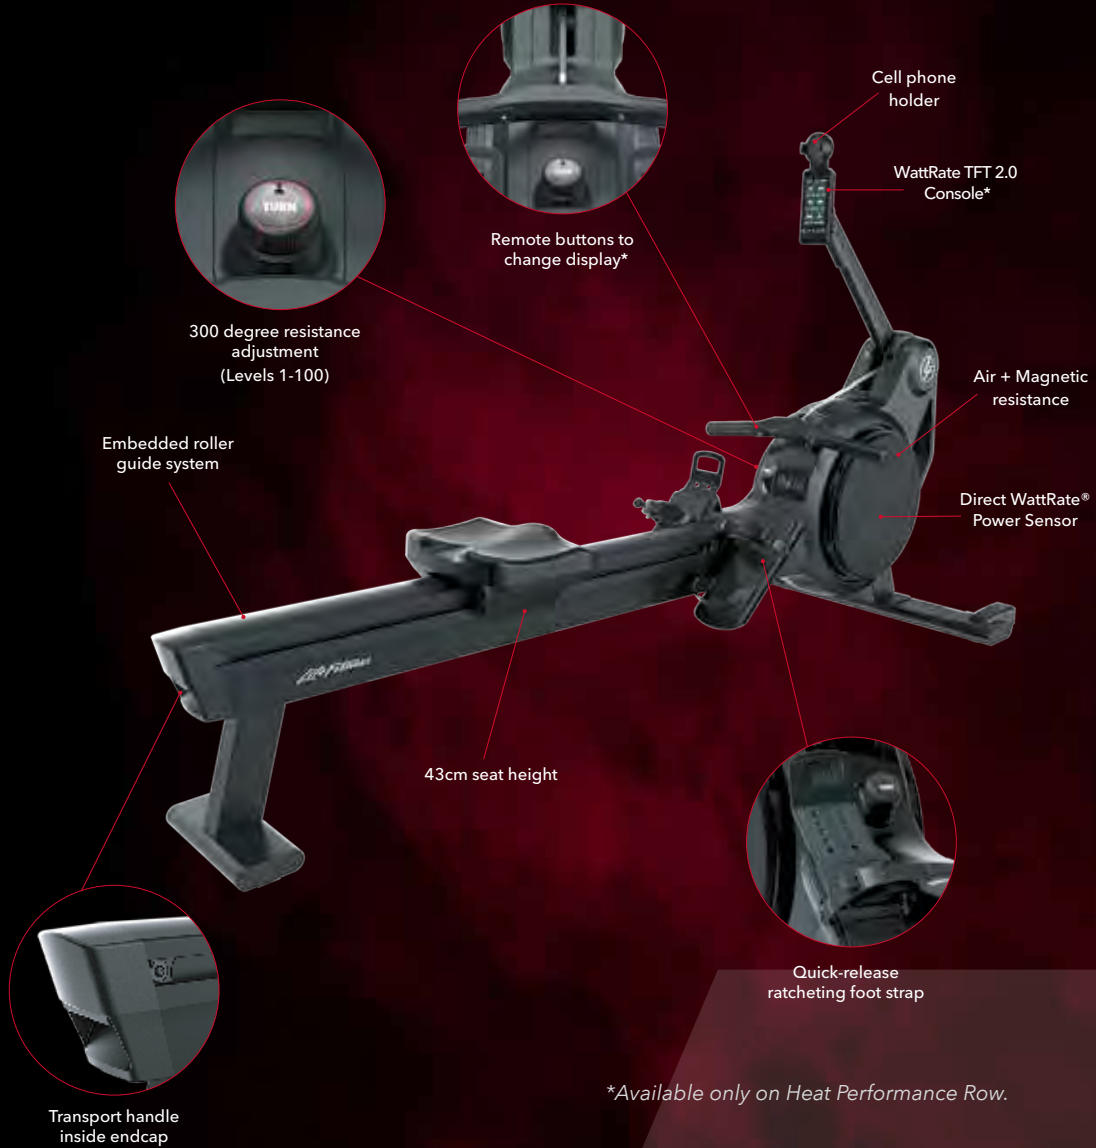

A pair of rowers, both modern and powerful in design, challenge exercisers to push past their limits.

HEAT ROWERS

HEAT PERFORMANCE ROW / PRF-ROW-TFT-01

Powerful, modern design with a TFT 2.0 console that offers digital feedback and motivational programs to enhance the rowing experience and challenge exercisers.

HEAT ROW / PRF-ROW-LCD-01

An intuitive LCD console allows instructors to optimize small group training and enables exercisers to easily train on their own.

SMART DESIGN TOUCHES

The right product design enhances the exerciser experience. Features like easy-access ratchet foot straps and smooth air/magnetic resistance contribute to a performance workout that's inviting and rewarding.