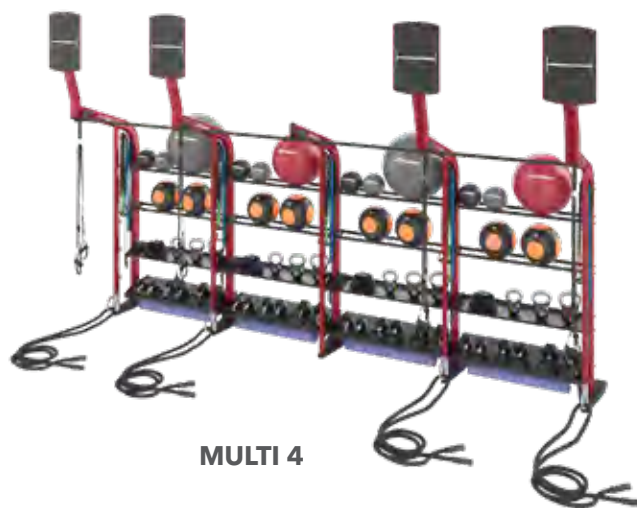

MULTI 4

DUO 4

FREESTANDING SYSTEM

When bolt-to-floor is not an option, the Freestanding System makes it possible to securely install a SYNRGY180 and benefit from its training versatility.

SYNRGY90

A nearly limitless variety of exercise options in one space. Rooted in the success of SYNRGY360 small group training, the SYNRGY90 system is a shift in contemporary one-on-one training—it provides the structural space trainers need, offers nearly limitless configurability and fits seamlessly in dedicated spaces.